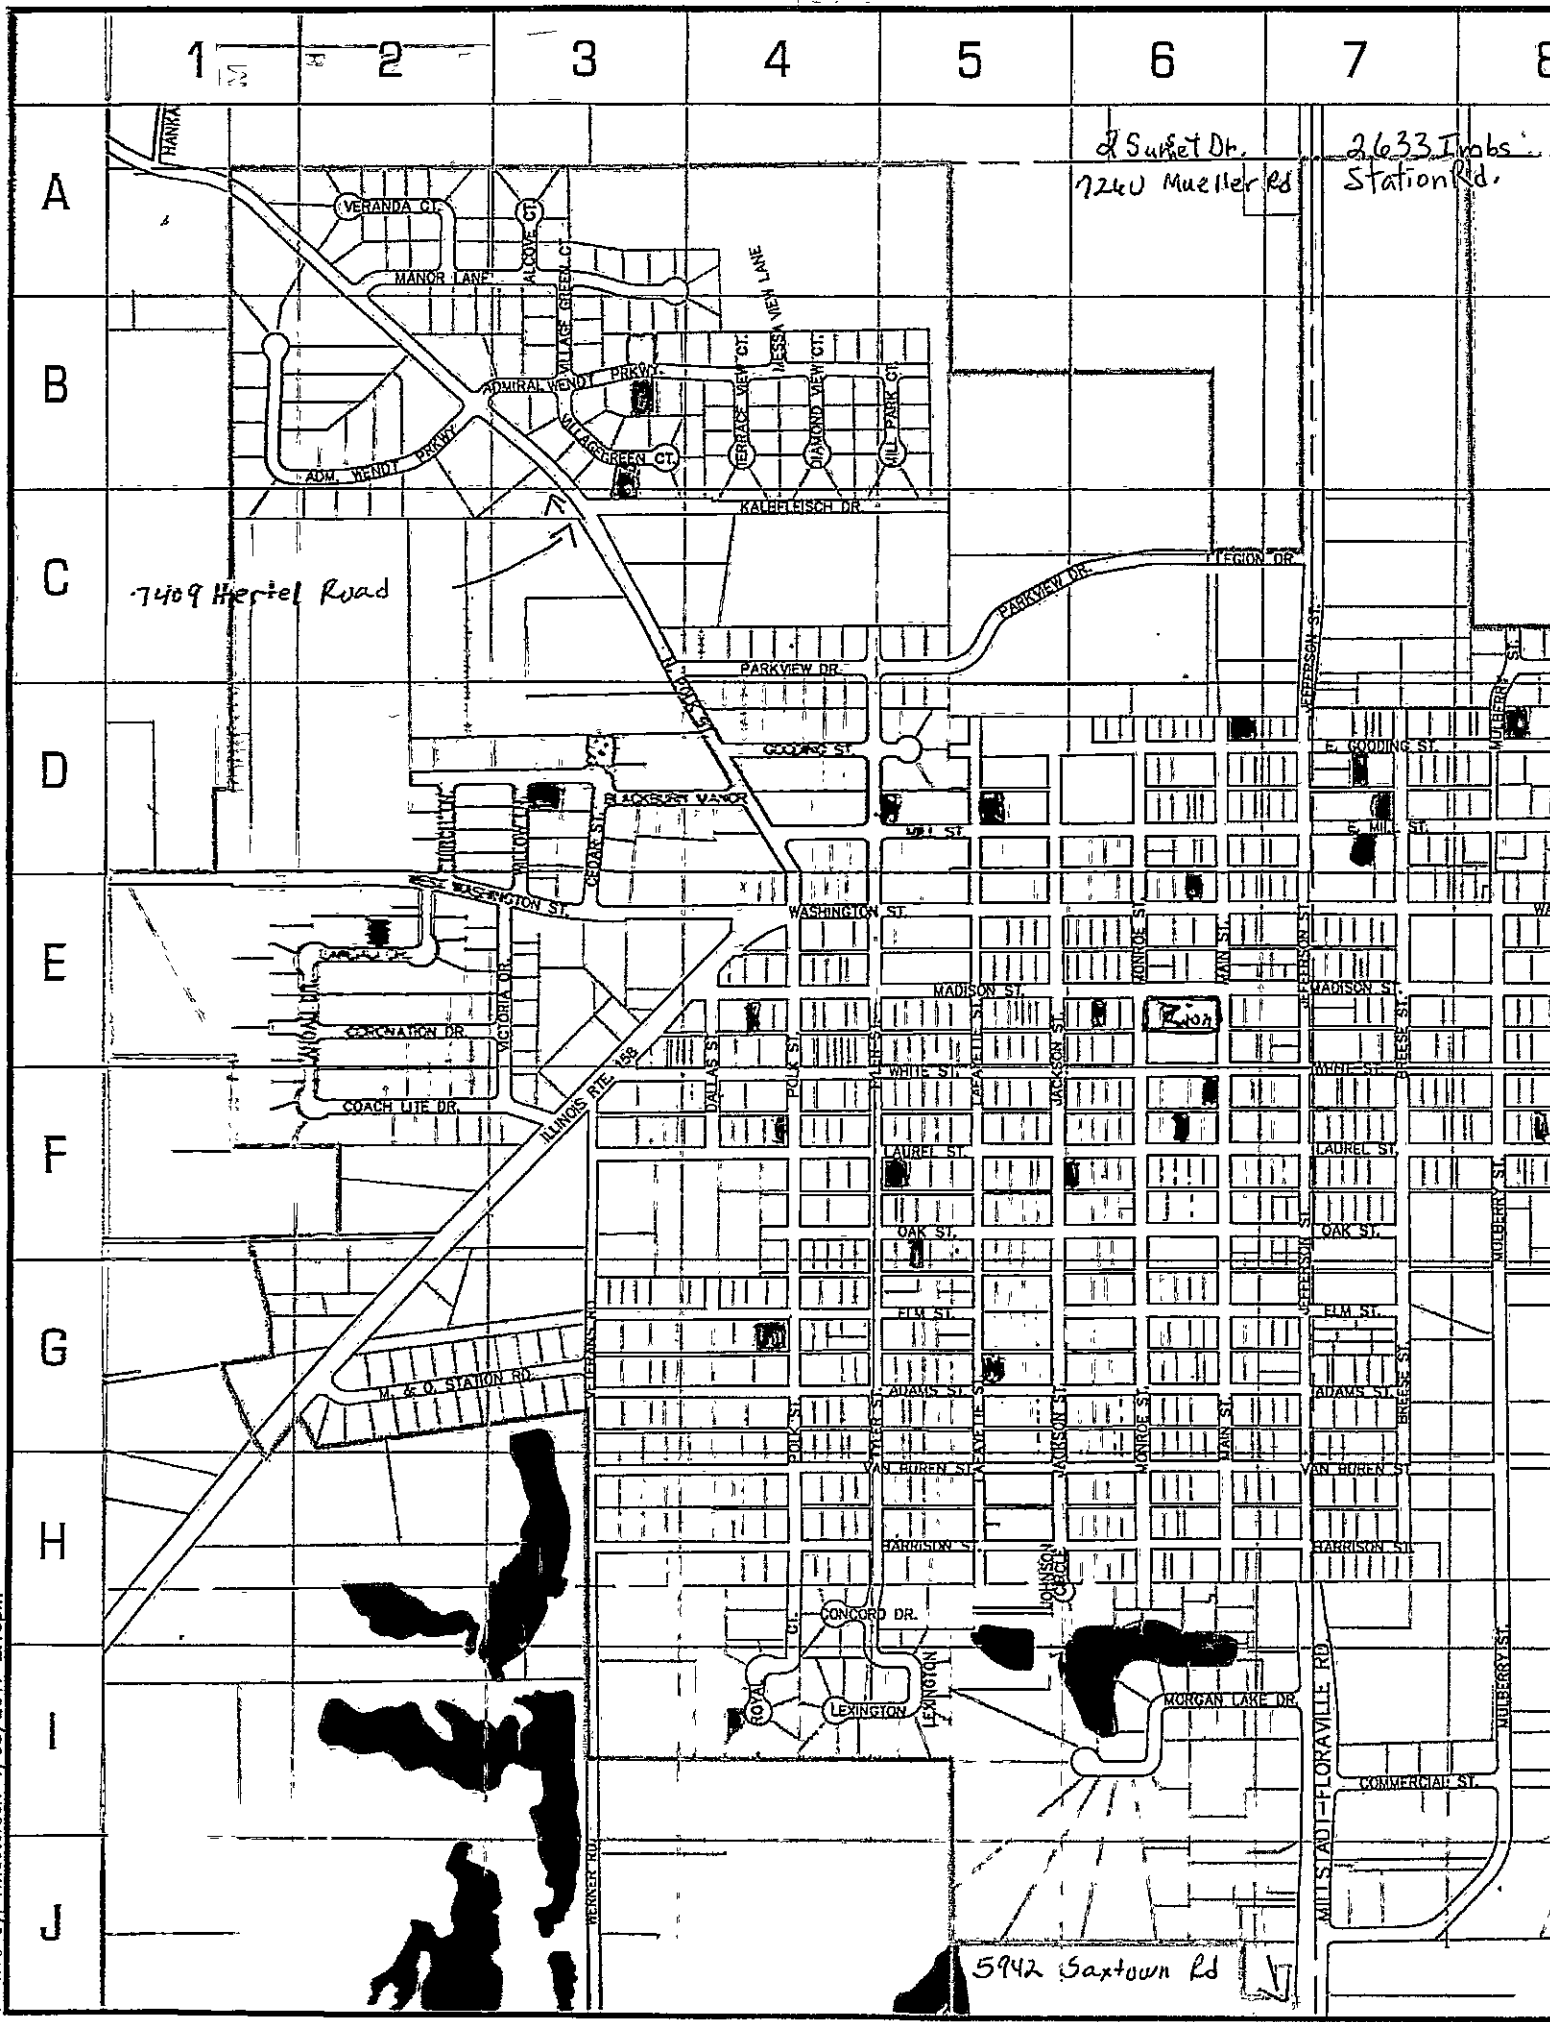

P:\170098\4 CADD - DWG\4.3 Emv\170098-Millstadt (Historical Society) Mapping.dwg
Plotted By: rmasterson, 4/03/2017 2:13pm

1 2 3 4 5 6 7 8

A
B
C
D
E
F
G
H
I
J

2 Sunset Dr.
7240 Mueller Rd

2633 Imbs
Station Rd.

7409 Heriel Road

5942 Saxtown Rd

Koon

millstadt

Historical Society

18th Annual Village-wide Yard Sale
2022

4905 Burnwood Ln
4901 Mariu Lane

**THOUVENOT,
WADE &
MOERCHEN, INC.**

MAPPING

VILLAGE OF
MILLSTADT
HISTORICAL SOCIETY

BOHEM NUMBER

1