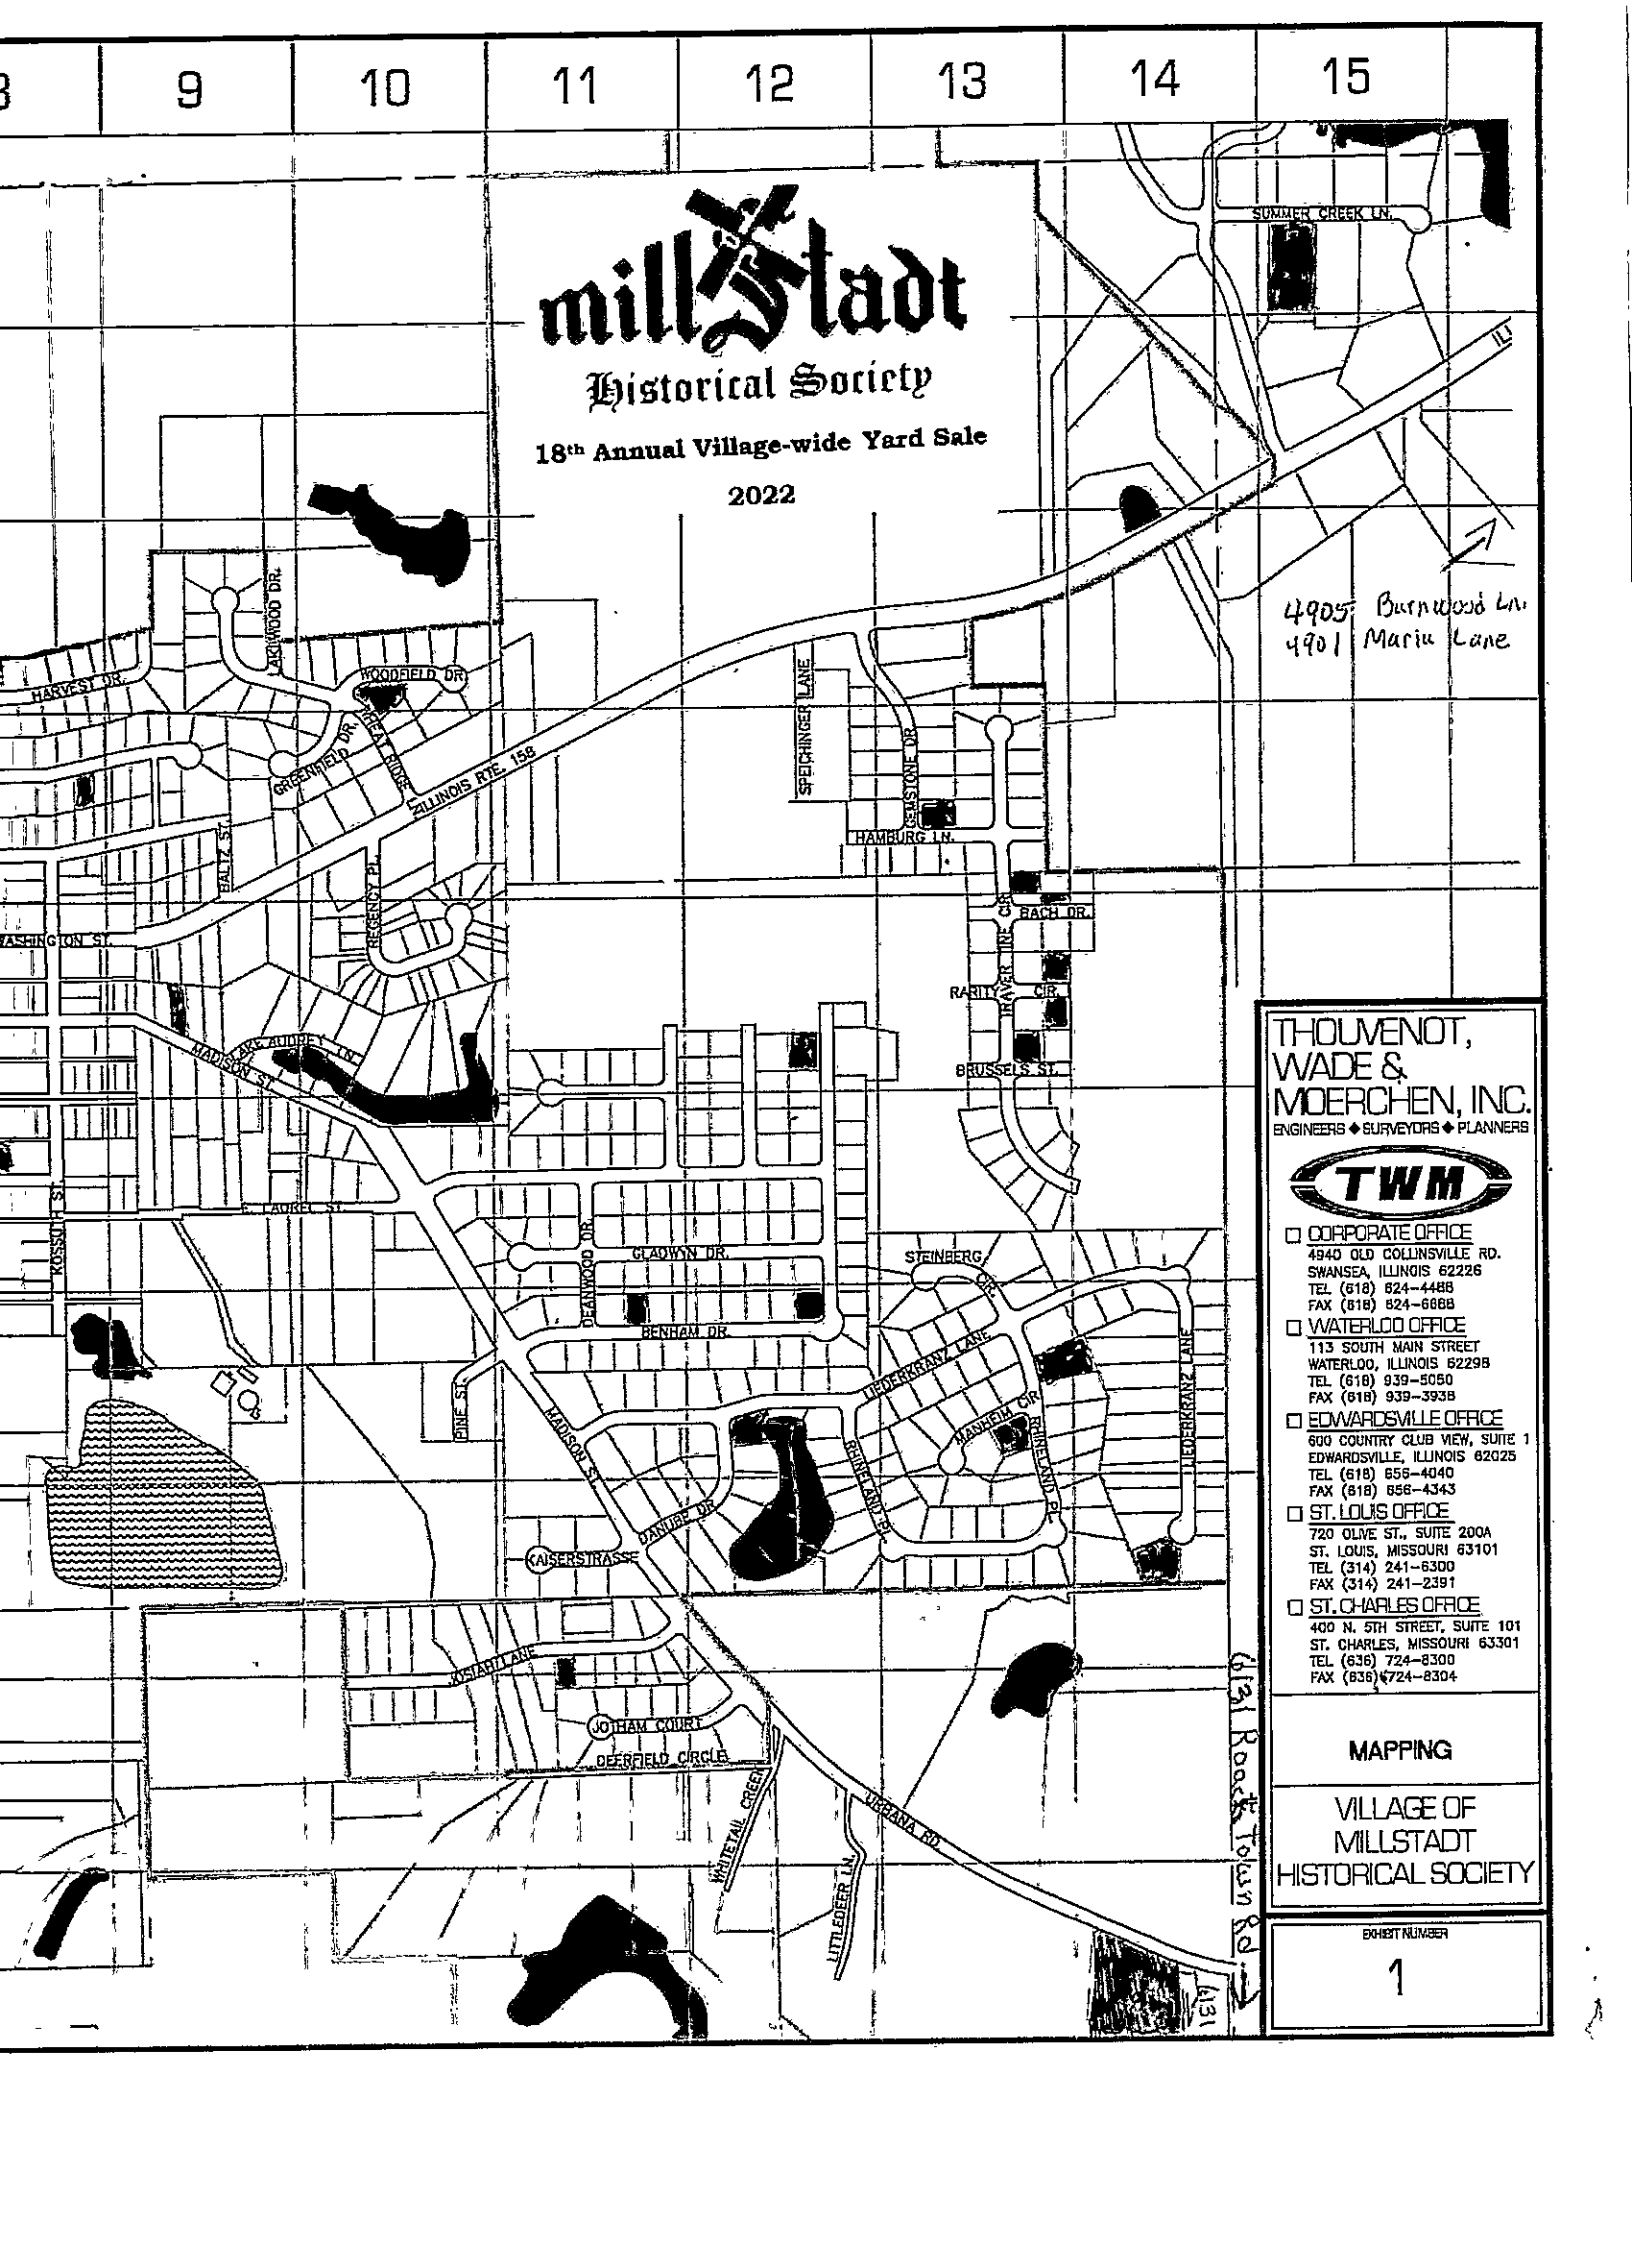

P:\170098\4 CADD - DWG\4.3 Emv\170098-Millstadt (Historical Society) Mapping.dwg
Plotted By: rmasterson, 4/03/2017 2:13pm

1 2 3 4 5 6 7 8

A
B
C
D
E
F
G
H
I
J

2 Sunset Dr.
7240 Mueller Rd

2633 Imbs
Station Rd.

7409 Heriel Road

5942 Saxtown Rd

Koon

millstadt

Historical Society

18th Annual Village-wide Yard Sale
2022

4905 Burnwood Ln
4901 Mariu Lane

**THOUVENOT,
WADE &
MOERCHEN, INC.**

MAPPING

VILLAGE OF
MILLSTADT
HISTORICAL SOCIETY

BOHEM NUMBER

1